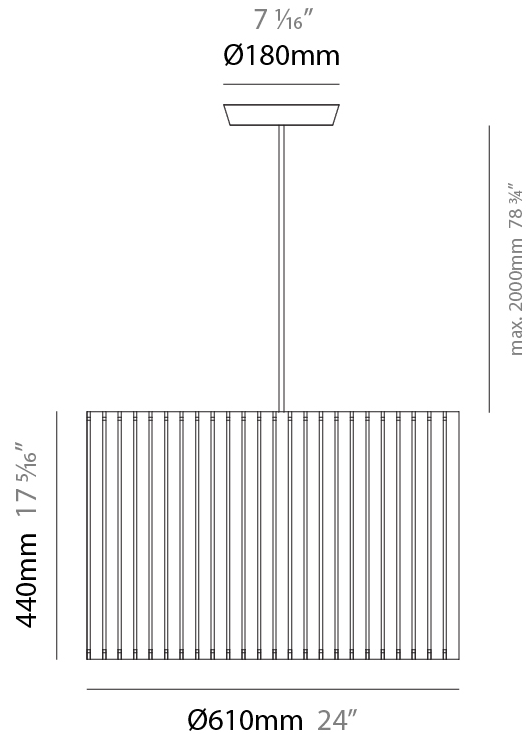

LUZ OCULTA SUSPENSION

D51037- : D51037-BRZ-DOW

base number

1. To build a product code in our configurator select the specify button on the base model # product page
2. To build a manual product code on this datasheet choose from the options listed below in blue font and add the suffix to the base model #

GENERAL

Series: Luz Oculata
Partner: Fambuena
Division: Design
Installation: Suspension
Product Type: Pendant
Mounting Location: Ceiling
Light Distribution: Direct / Indirect

PHYSICAL

Shape: Drum
Diameter (mm): 61cm / 24"
Height (mm): 44cm / 17 5/16"
Fixture Material: Metal / Wood
Primary Material: Wood

ELECTRICAL

Lamp Type: LED Retrofit
Max. Wattage Per Lamp (W): 12

LED

OPTICAL

RATINGS AND CERTIFICATIONS

Certified By: Certified for North American Standards
IP rating: IP20