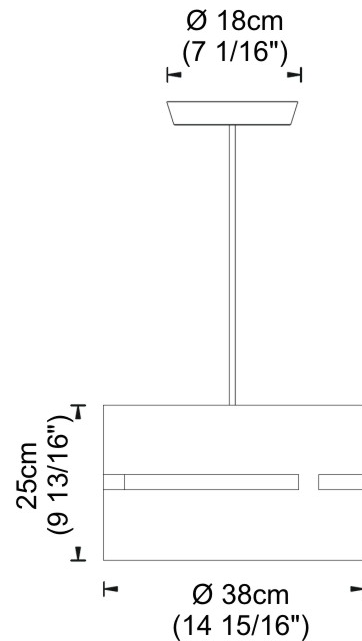

PROJECT	
TYPE	
SPECIFIER	
QUANTITY	
DATE	

LUZ OCULTA SUSPENSION

D51031- : D51031-BRZ

base number

1. To build a product code in our configurator select the specify button on the base model # product page
2. To build a manual product code on this datasheet choose from the options listed below in blue font and add the suffix to the base model #

GENERAL

Series: Luz Oculta
Partner: Fambuena
Division: Design
Installation: Suspension
Product Type: Pendant
Mounting Location: Ceiling
Light Distribution: Direct / Indirect

PHYSICAL

Shape: Drum
Diameter (mm): 380
Diameter (in): 14 ¹⁵/₁₆
Height (mm): 250
Height (in): 9 ¹³/₁₆
Fixture Material: Metal
Cable Details: Cable length 2m / 79"

ELECTRICAL

Number of Lamps: 1
Lamp Type: LED Retrofit
Lamp Shape: A19
Bulb Included: Bulb Not Included
Total Output Wattage (W): 8
Lamp Base: E26
Input Voltage (V): 120

LED

OPTICAL

RATINGS AND CERTIFICATIONS

Certified By: Certified for North American Standards
IP rating: IP20