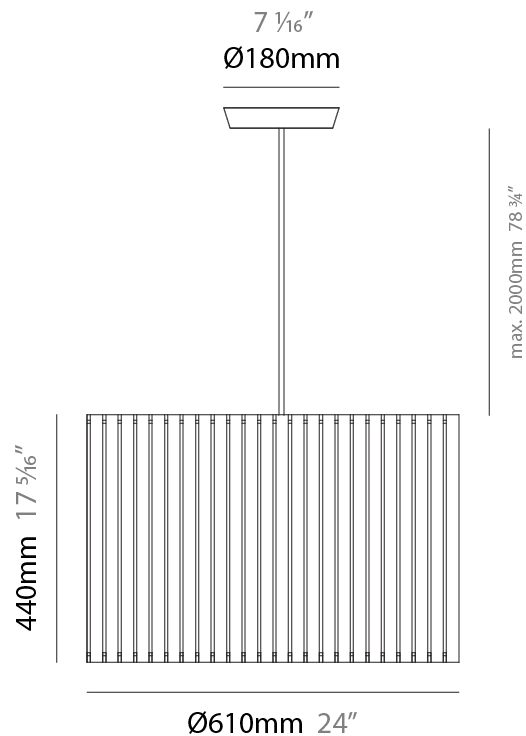

LUZ OCULTA WOOD SUSPENSION

D51037- _____ - _____

base number   Finish Options   Finish Options

1. To build a product code in our configurator select the specify button on the base model # product page
2. To build a manual product code on this datasheet choose from the options listed below in blue font and add the suffix to the base model #

GENERAL

Series: Luz Oculata
Subseries: Luz Oculata Wood
Partner: Fambuena
Division: Design
Installation: Suspension
Product Type: Pendant
Mounting Location: Ceiling
Light Distribution: Direct / Indirect

PHYSICAL

Shape: Rectangle
Diameter (mm): 610
Diameter (in): 24
Height (mm): 440
Height (in): 17 ⁵/₁₆
Fixture Finish: DOW / NAT
Holder Finish: BRA / BRZ
Fixture Material: Metal / Wood
Primary Material: Wood
Cable Details: Cable length 2000mm / 79"

ELECTRICAL

Number of Lamps: 1
Lamp Type: LED Retrofit
Lamp Shape: A19
Bulb Included: Bulb Not Included
Max. Wattage Per Lamp (W): 12
Lamp Base: E26
Input Voltage (V): 120
Upon Request: 277Vac / GU24

LED

OPTICAL

RATINGS AND CERTIFICATIONS

Certified By: Certified for North American Standards
IP rating: IP20