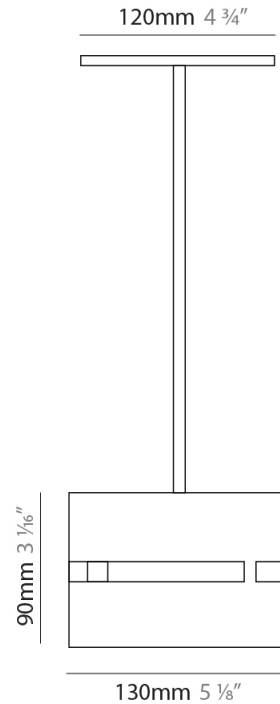

LUZ OCULTA METAL SUSPENSION

D51033-

base number   Finish
Options

1. To build a product code in our configurator select the specify button on the base model # product page
2. To build a manual product code on this datasheet choose from the options listed below in blue font and add the suffix to the base model #

GENERAL

Series: Luz Oculta
Subseries: Luz Oculta Metal
Partner: Fambuena
Division: Design
Installation: Suspension
Product Type: Pendant
Mounting Location: Ceiling
Light Distribution: Direct / Indirect

PHYSICAL

Shape: Rectangle
Diameter (mm): 130
Diameter (in): 5 1/4
Height (mm): 90
Height (in): 4 1/2
Fixture Finish: [BRA](#) / [BRZ](#) / [ABR](#)
Fixture Material: Metal
Cable Details: Cable length 2000mm / 79"

ELECTRICAL

Number of Lamps: 1
Lamp Type: LED Retrofit
Lamp Shape: T4
Bulb Included: Bulb Not Included
Max. Wattage Per Lamp (W): 5
Lamp Base: G9
Input Voltage (V): 120

LED

OPTICAL

RATINGS AND CERTIFICATIONS

Certified By: Certified for North American Standards
IP rating: IP20

PROJECT	_____
TYPE	_____
SPECIFIER	_____
QUANTITY	_____
DATE	_____