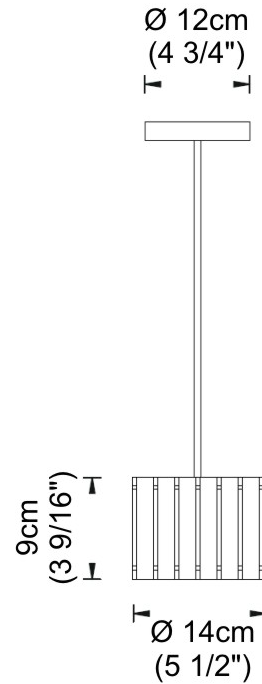

LUZ OCULTA SUSPENSION

D51043- : D51043-BRA-NAT

base number

1. To build a product code in our configurator select the specify button on the base model # product page
2. To build a manual product code on this datasheet choose from the options listed below in blue font and add the suffix to the base model #

GENERAL

Series: Luz Oculata
Partner: Fambuena
Division: Design
Installation: Suspension
Product Type: Pendant
Mounting Location: Ceiling
Light Distribution: Direct / Indirect

PHYSICAL

Shape: Drum
Diameter (mm): 140
Diameter (in): 5 1/2
Height (mm): 90
Height (in): 3 9/16
Fixture Material: Metal / Wood
Primary Material: Wood
Cable Details: Cable length 2m / 79"

ELECTRICAL

Lamp Type: LED Retrofit
Total Output Wattage (W): 30
Driver Included: No

LED

OPTICAL

RATINGS AND CERTIFICATIONS

Certified By: CSA Certified to UL and CSA Standards