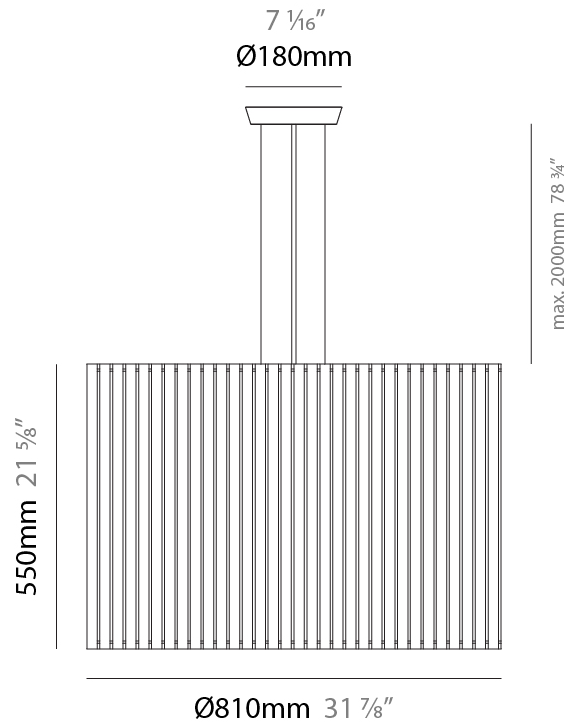

PROJECT	_____
TYPE	_____
SPECIFIER	_____
QUANTITY	_____
DATE	_____

LUZ OCULTA WOOD SUSPENSION

D51035- -

base number	Finish Options	Finish Options

1. To build a product code in our configurator select the specify button on the base model # product page
2. To build a manual product code on this datasheet choose from the options listed below in blue font and add the suffix to the base model #

GENERAL

Series: Luz Oculta
Subseries: Luz Oculta Wood
Partner: Fambuena
Division: Design
Installation: Suspension
Product Type: Pendant
Mounting Location: Ceiling
Light Distribution: Direct / Indirect

PHYSICAL

Shape: Rectangle
Diameter (mm): 810
Diameter (in): 31 7/8
Height (mm): 550
Height (in): 21 5/8
Fixture Finish: DOW / NAT
Holder Finish: BRA / BRZ
Fixture Material: Metal / Wood
Primary Material: Wood
Cable Details: Cable length 2000mm / 79"

ELECTRICAL

Number of Lamps: 3
Lamp Type: LED Retrofit
Lamp Shape: A19
Bulb Included: Bulb Not Included
Total Output Wattage (W): 36
Max. Wattage Per Lamp (W): 12
Lamp Base: E26
Input Voltage (V): 120
Upon Request: 277Vac / GU24

LED

OPTICAL

RATINGS AND CERTIFICATIONS

Certified By: Certified for North American Standards
IP rating: IP20